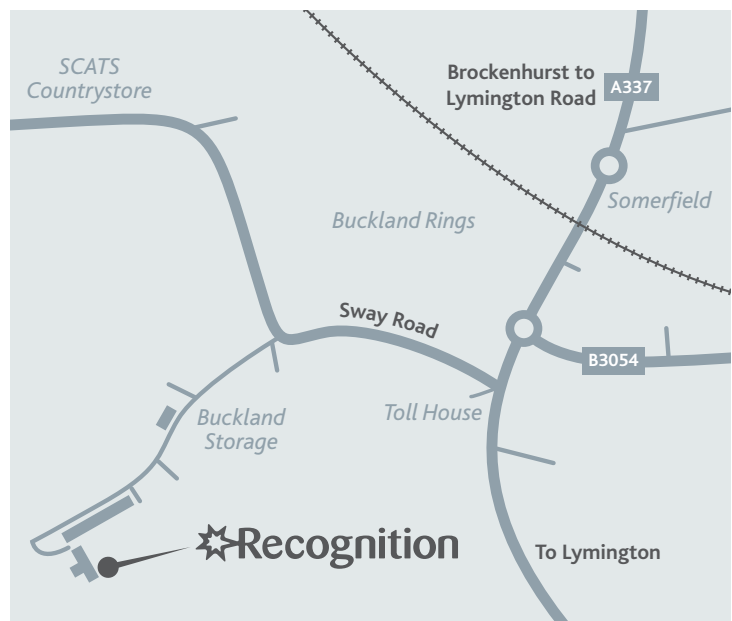

# Find our Lymington studios:

**Lost? Call:**

**01590 677064**

**07773 328466**

[lost@thinkrecognition.com](mailto:lost@thinkrecognition.com)

Recognition Design & Marketing  
The Design Studio  
Buckland Manor Farm  
Sway Road, Lymington  
Hampshire SO41 8NN

**NOTE:** Sat navs direct you past the farm turning, please keep an eye out for the Buckland Storage sign and take this turning off Sway Road.

**Recognition**

Designed for Business